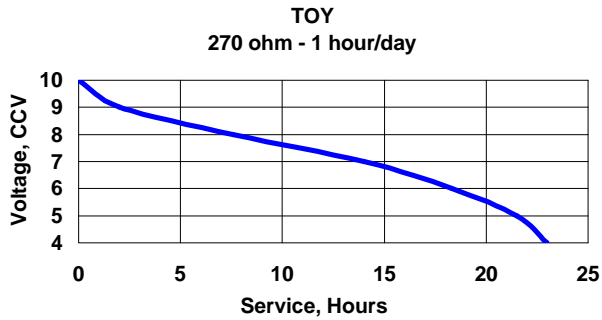

ENERGIZER NO. X22

ANSI - IEC Industry Standard Tests @ 20° C

Important Notice

This data sheet contains information specific to batteries manufactured at the time of its publication.

Contents herein do not constitute a warranty.