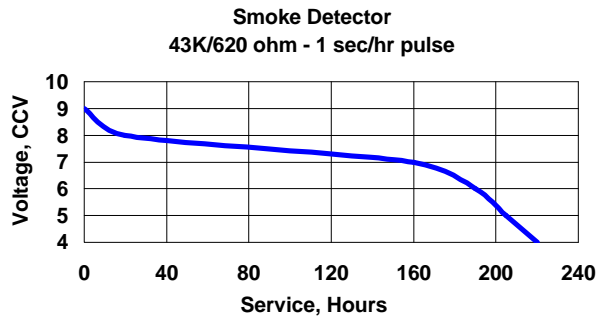

ENERGIZER NO. X22

ANSI - IEC Industry Standard Tests @ 20° C

Important Notice

This data sheet contains information specific to batteries manufactured at the time of its publication.

Contents herein do not constitute a warranty.