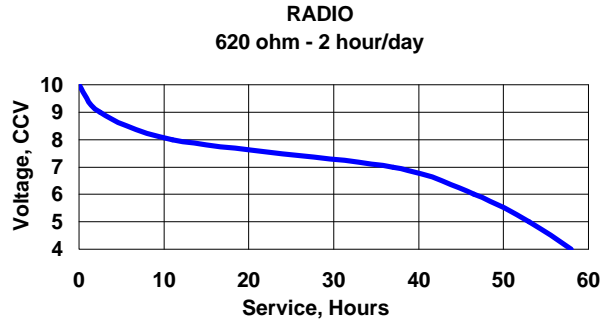

ENERGIZER NO. X22

ANSI - IEC Industry Standard Tests @ 20° C

Important Notice

This data sheet contains information specific to batteries manufactured at the time of its publication.

Contents herein do not constitute a warranty.